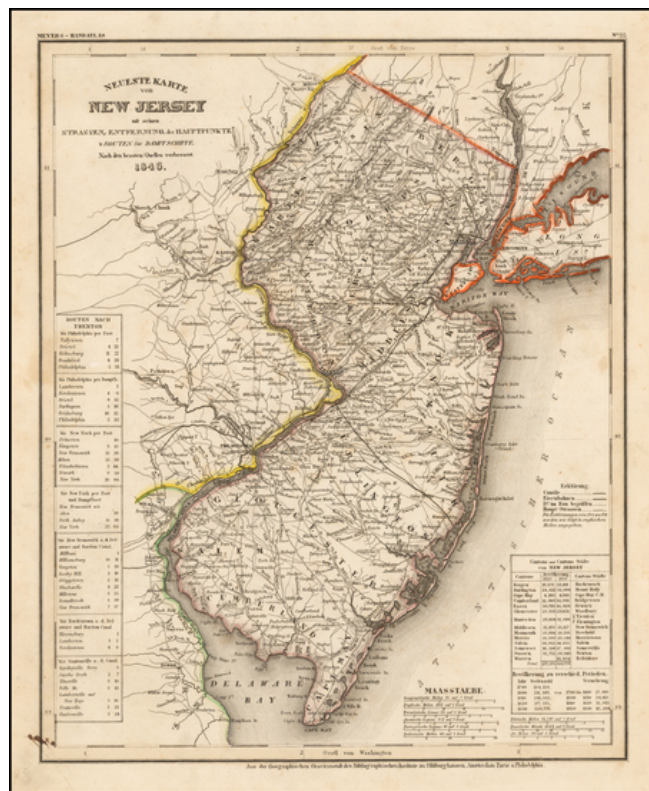

## Neueste Karte von New Jersey . . . 1846

**Stock#:** 56858  
**Map Maker:** Meyer  
**Date:** 1846  
**Place:** Hildburghausen  
**Color:** Outline Color  
**Condition:** VG+  
**Size:** 15 x 12 inches  
**Price:** \$125.00

### Description:

An elegantly engraved and highly detailed map of New Jersey, based upon Tanner's work in the early 1840s. Shows counties, towns, roads, canals, lakes, etc.