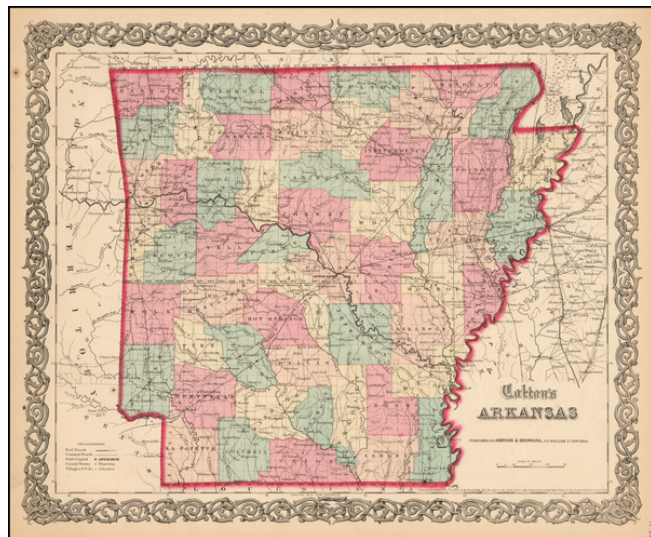

Barry Lawrence Ruderman Antique Maps Inc.

7407 La Jolla Boulevard
La Jolla, CA 92037

www.raremaps.com

(858) 551-8500
blr@raremaps.com

Colton's Arkansas

Stock#: 56843
Map Maker: Colton
Date: 1860
Place: New York
Color: Hand Colored
Condition: VG+
Size: 15 x 13 inches
Price: \$65.00

Description:

Detailed map of Arkansas, colored by counties.

Shows roads, railroads, towns, villages, post offices, canals, rivers, lakes, stations and a host of other details.

Detailed Condition: