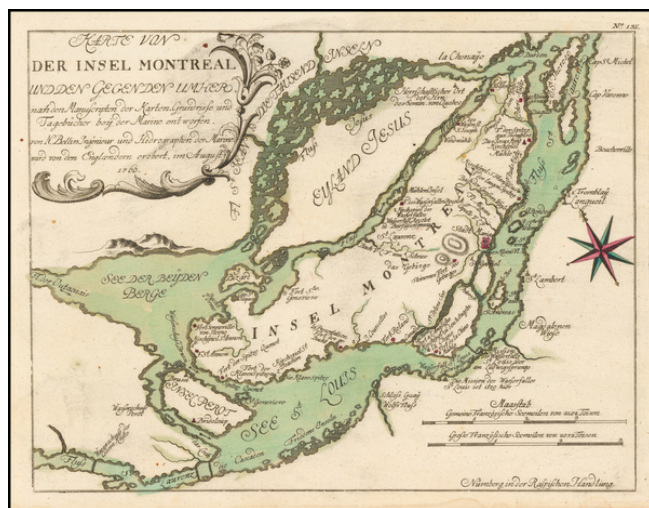

## Karte Von Der Insel Montreal und den Gegenden Umher nach den Manuscripten der Karten Grundrisse und Tagebücher bei der Marine entworfen . . . 1760

**Stock#:** 56833  
**Map Maker:** Raspe  
**Date:** 1764  
**Place:** Nuremberg  
**Color:** Hand Colored  
**Condition:** VG+  
**Size:** 11.5 x 8.5 inches  
**Price:** \$795.00

### Description:

Scarce French & Indian War Plan of the area around Montreal, from his *Schauplatz des Gegenwaertigen Kriegs* . . .

Based upon Bellin's plan of the area around Montreal, first published circa 1744, but with the edition of a detailed plan of the City of Montreal. One of the earliest obtainable maps to show a plan of the city.