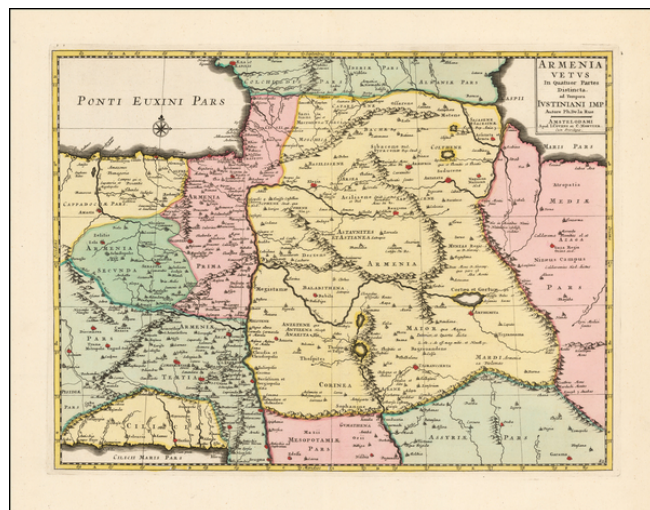

## Armenia Vetus In Quatuor Partes distincta ad Tepora Iustiniana Imp. . . .

**Stock#:** 56831  
**Map Maker:** Covens / Mortier  
**Date:** 1700  
**Place:** Amsterdam  
**Color:** Hand Colored  
**Condition:** VG+  
**Size:** 21.5 x 18.5 inches  
**Price:** \$575.00

### Description:

Scarce and highly detailed map of Ancient Armenia by Covens & Mortier, based upon an earlier map by Philippe De La Rue.

One of the earliest printed maps to focus on Armenia.