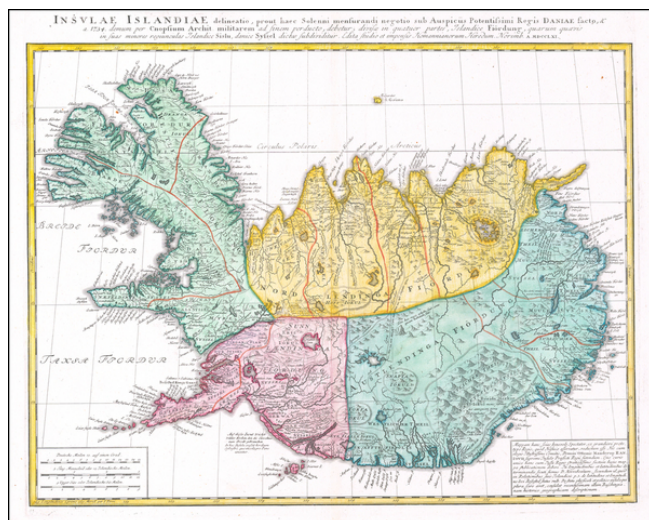

Barry Lawrence Ruderman Antique Maps Inc.

7407 La Jolla Boulevard
La Jolla, CA 92037

www.raremaps.com

(858) 551-8500
blr@raremaps.com

Insulae Islandiae delineatio, prout haec Solenni mensurandi negotio sub Auspicis Potentissimi Regis Daniae facto, & a 1734 . . .

Stock#: 56813
Map Maker: Homann Heirs
Date: 1734 circa
Place: Nuremberg
Color: Hand Colored
Condition: VG+
Size: 23 x 17.5 inches
Price: \$1,100.00

Description:

Detailed map of Iceland, published in Nuremberg by the heirs of J.B. Homann.