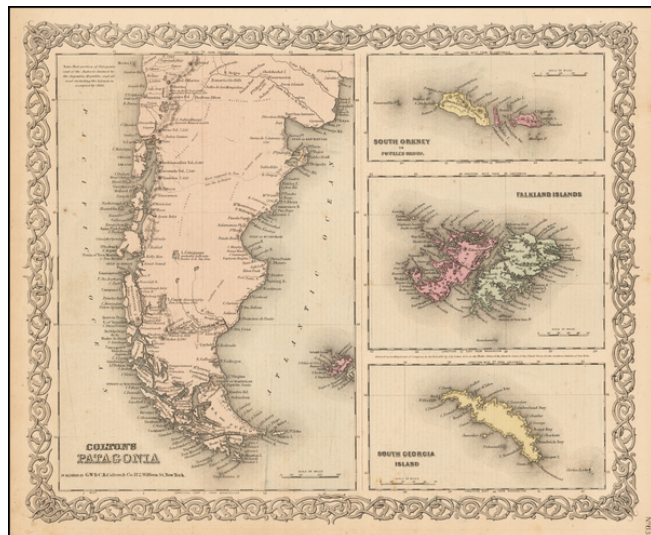

**Barry Lawrence Ruderman  
Antique Maps Inc.**

7407 La Jolla Boulevard  
La Jolla, CA 92037

www.raremaps.com

(858) 551-8500  
blr@raremaps.com

---

**Patagonia [with] South Orkney [with] Falkland Islands [with] South Georgia Island**

**Stock#:** 56763  
**Map Maker:** Colton  
**Date:** 1866  
**Place:** New York  
**Color:** Hand Colored  
**Condition:** VG+  
**Size:** 15 x 13 inches  
**Price:** \$65.00

**Description:**

Interesting map of Patagonia, with several insets of islands in the region, each of which is rarely given this much detail in a map.