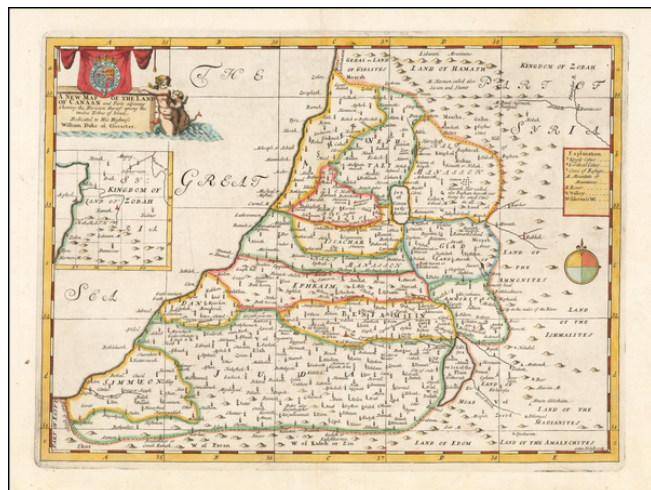

**Barry Lawrence Ruderman
Antique Maps Inc.**

7407 La Jolla Boulevard
La Jolla, CA 92037

www.raremaps.com

(858) 551-8500
blr@raremaps.com

**A New Map of the Land of Canaan and Parts adjoining Shewing the Divisions thereof
among the twelve Tribes of Israel. Dedicated to His Highness William Duke of
Glocester.**

Stock#: 56672mp2
Map Maker: Wells
Date: 1712
Place: Oxford
Color: Hand Colored
Condition: VG
Size: 20 x 14.5 inches
Price: \$345.00

Description:

Map of the Holy Land, Published For The Education of A Future King of England.

Decorative map of the Holy Land, colored by Tribes.

The map was part of an atlas dedicated to the Duke of Glocester, who was then attending school in Oxford. The maps were highly regarded at the time for their accuracy.