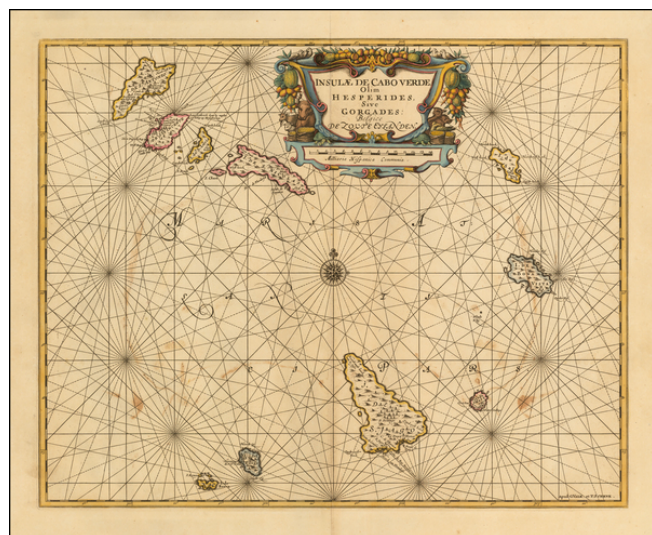

**Barry Lawrence Ruderman
Antique Maps Inc.**

7407 La Jolla Boulevard
La Jolla, CA 92037

www.raremaps.com

(858) 551-8500
blr@raremaps.com

**(Cape Verde Islands) Insulae de Cabo Verde Olim Hesperides, Sive Gorgades Begice de
Toute Elanden.**

Stock#: 56668
Map Maker: Schenk & Valk
Date: 1690 circa
Place: Amsterdam
Color: Hand Colored
Condition: VG
Size: 17.5 x 21.5 inches
Price: \$ 345.00

Description:

Detailed sea chart of the Cape Verde Islands, published in Amsterdam.

Shows a volcano erupting on the Isla de Fuogo.

Detailed Condition: