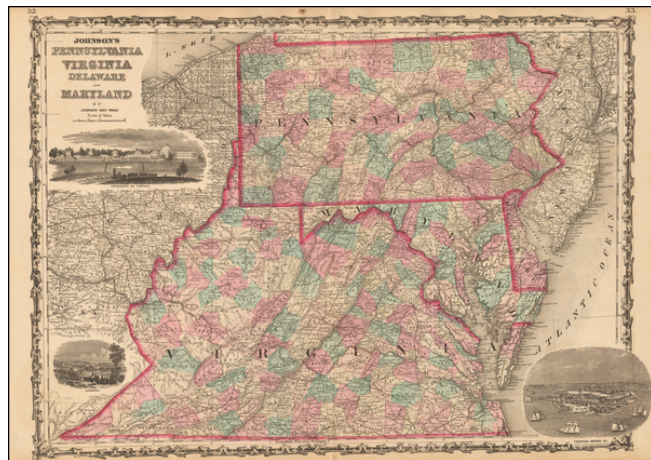

Barry Lawrence Ruderman Antique Maps Inc.

7407 La Jolla Boulevard
La Jolla, CA 92037

www.raremaps.com

(858) 551-8500
blr@raremaps.com

Johnson's Pennsylvania, Virginia, Delaware and Maryland

Stock#: 56624
Map Maker: Ward / Johnson
Date: 1862
Place: New York
Color: Hand Colored
Condition: VG+
Size: 24 x 17 inches
Price: SOLD

Description:

Highly detailed regional map, hand colored by counties, with 3 large vignettes.

Detailed Condition: