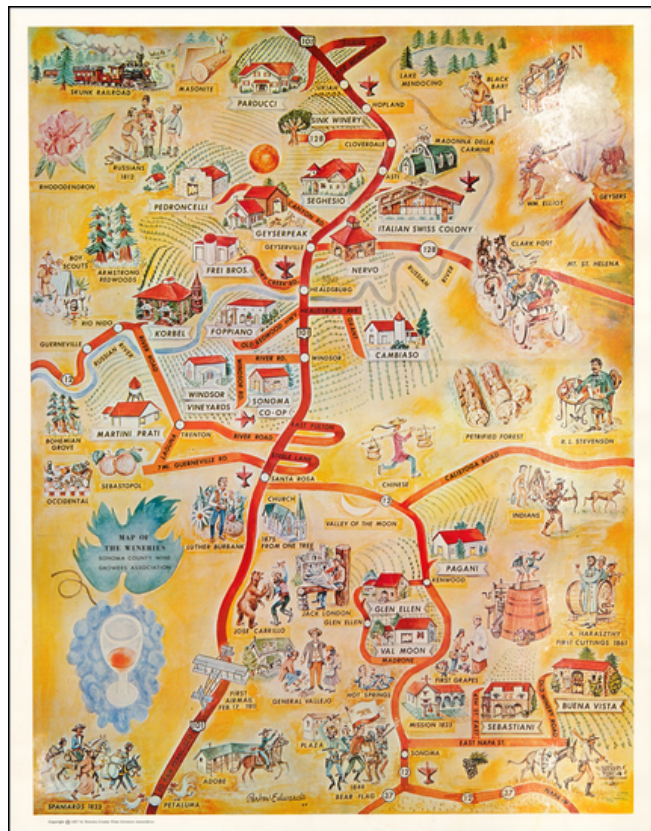

## Map of the Wineries Sonoma County Wine Growers Association

**Stock#:** 56585  
**Map Maker:** Edwards  
**Date:** 1967  
**Place:** California  
**Color:** Color  
**Condition:** VG+  
**Size:** 17.5 x 22 inches  
**Price:** \$ 395.00

### Description:

Fine pictorial map, focusing on the history of Sonoma Count and the location of its major wind producers in the 1960s.

The artist, Parker Edwards, is probably best known in Pictorial map circles as the artist who created the iconic Dole Pineapple map in 1937.

The map is apparently quite rare. We were not able to locate other examples.