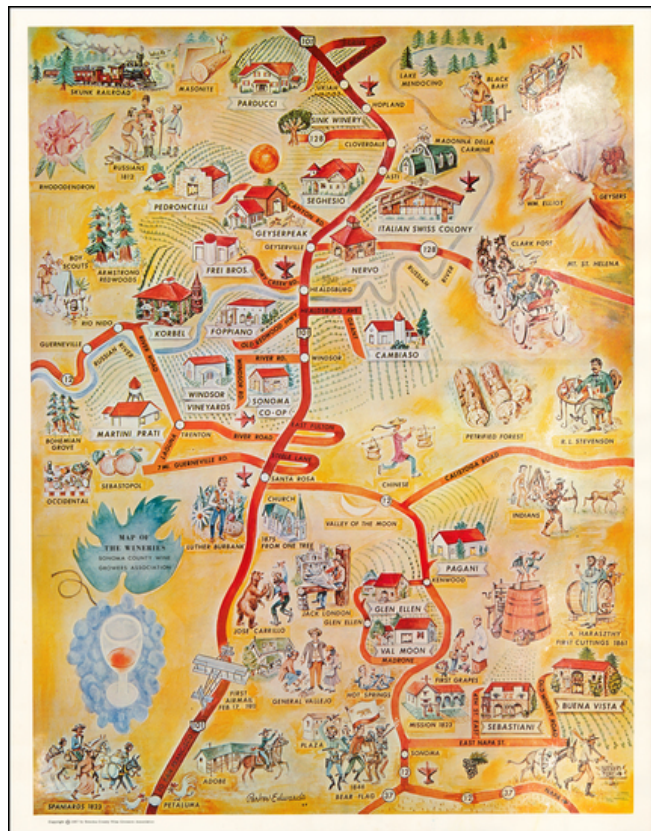

Barry Lawrence Ruderman Antique Maps Inc.

7407 La Jolla Boulevard
La Jolla, CA 92037

www.raremaps.com

(858) 551-8500
blr@raremaps.com

Map of the Wineries Sonoma County Wine Growers Association

Stock#: 56585
Map Maker: Edwards
Date: 1967
Place: California
Color: Color
Condition: VG+
Size: 17.5 x 22 inches
Price: \$395.00

Description:

Fine pictorial map, focusing on the history of Sonoma Count and the location of its major wind producers in the 1960s.

The artist, Parker Edwards, is probably best known in Pictorial map circles as the artist who created the iconic Dole Pineapple map in 1937.

The map is apparently quite rare. We were not able to locate other examples.

Detailed Condition: