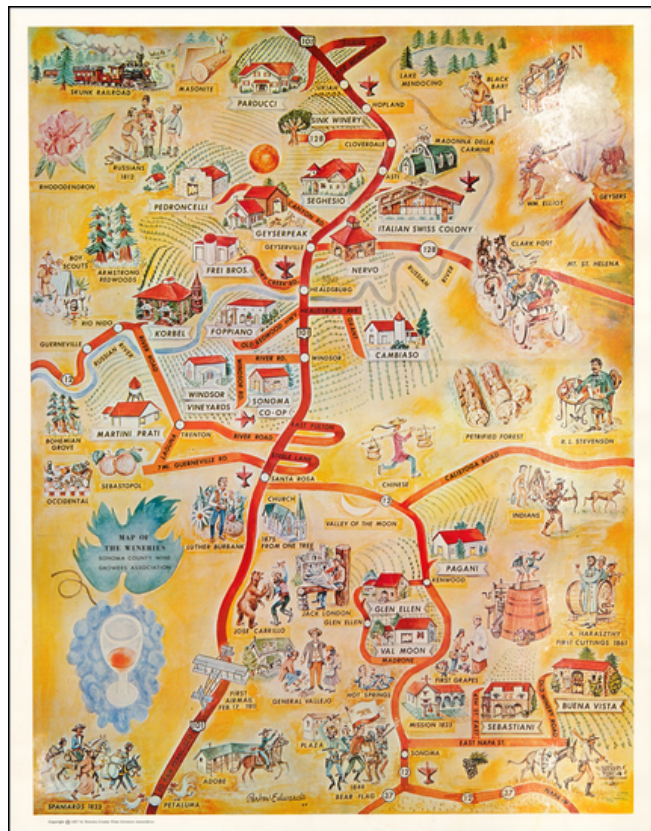

Barry Lawrence Ruderman Antique Maps Inc.

7407 La Jolla Boulevard
La Jolla, CA 92037

www.RareMaps.com

(858) 551-8500
blr@RareMaps.com

Map of the Wineries Sonoma County Wine Growers Association

Stock#: 56585
Map Maker: Edwards
Date: 1967
Place: California
Color: Color
Condition: VG+
Size: 17.5 x 22 inches
Price: \$395.00

Description:

Fine pictorial map, focusing on the history of Sonoma Count and the location of its major wind producers in the 1960s.

The artist, Parker Edwards, is probably best known in Pictorial map circles as the artist who created the iconic Dole Pineapple map in 1937.

The map is apparently quite rare. We were not able to locate other examples.

Detailed Condition: