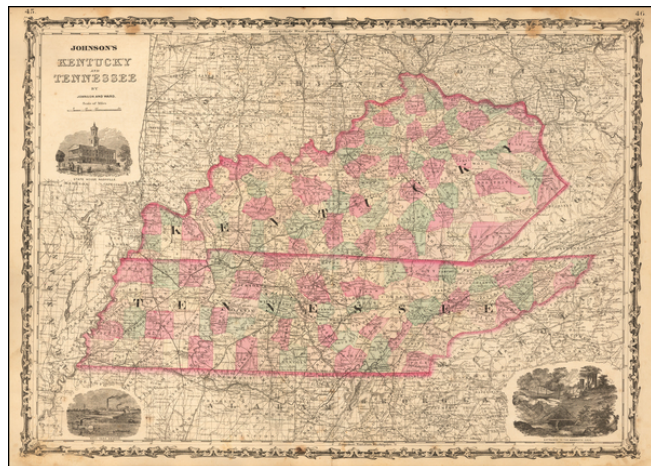

Barry Lawrence Ruderman Antique Maps Inc.

7407 La Jolla Boulevard
La Jolla, CA 92037

www.raremaps.com

(858) 551-8500
blr@raremaps.com

Johnson's Kentucky and Tennessee

Stock#: 56573
Map Maker: Johnson
Date: 1864
Place: New York
Color: Hand Colored
Condition: VG
Size: 24 x 17 inches
Price: \$45.00

Description:

Detailed map, colored by county. Shows railroads, towns, roads, rivers, colleges, etc. Two decorative vignettes and decorative border.

Detailed Condition:

Some foxing.