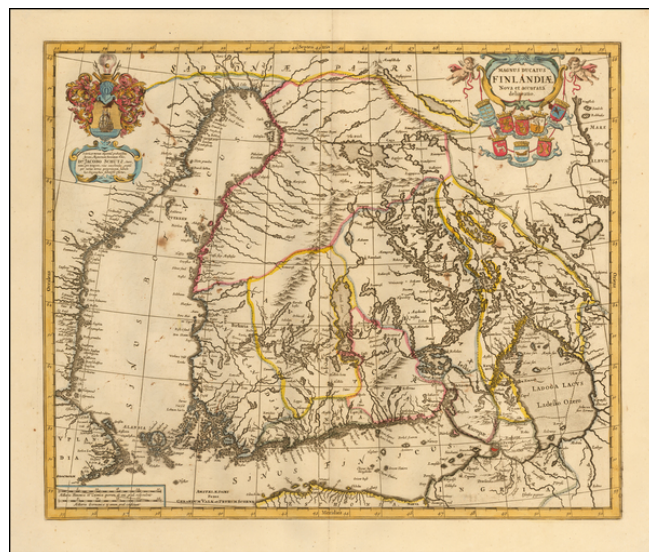

## Magnus Ducatus Finlandiae Auct. Andrea Bureo Succo

**Stock#:** 56562  
**Map Maker:** Schenk & Valk  
**Date:** 1690 circa  
**Place:** Amsterdam  
**Color:** Hand Colored  
**Condition:** VG  
**Size:** 20.5 x 17.5 inches  
**Price:** \$975.00

### Description:

Nice example of one of the earliest maps of Finland, based upon the work of Anders Bure.

Originally engraved by Jan Jansson, the copperplate was later acquired by Valk & Schenk.

The Valk & Schenk edition is by far the more scarce edition of the map.

Anders Bure was one of the earliest Swedish map makers and was active as early as about 1600. His work included a 6 sheet wall map of Scandinavia, published in 1626. Bure was appointed General Mathematician of Sweden in 1628, during which time he laid the ground work for the Swedish National Survey, for which he served as the first director.

### Detailed Condition:

Some staining in the Bothian Sea.