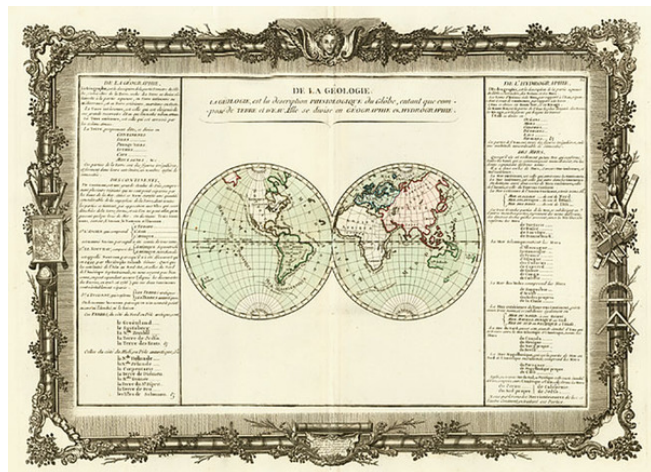

## De La Géologie. [World]

**Stock#:** 5652r  
**Map Maker:** Buy de Mornas  
**Date:** 1756  
**Place:** Paris  
**Color:** Hand Colored  
**Condition:** VG+  
**Size:** 24.5 x 14.5 inches  
**Price:** SOLD

### Description:

Delightful double hemisphere map of the world. Includes remarkable decorative borders found only in the deluxe edition of Buy De Mornas' Atlas Methodique et Elementaire de Goographie et l'Histoire.