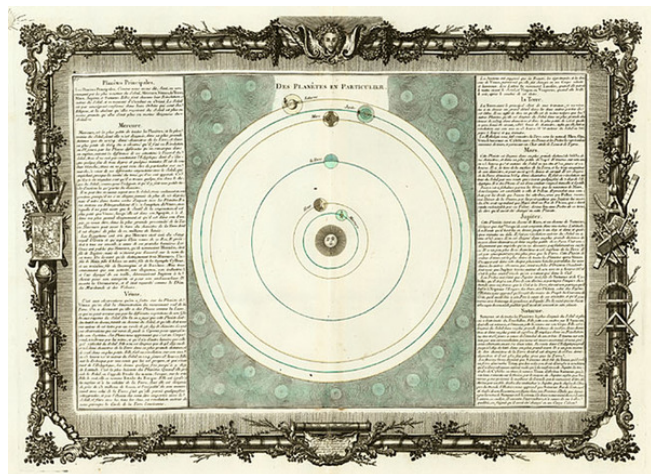

## Des Planètes En Particulier

**Stock#:** 5651r  
**Map Maker:** Buy de Mornas  
**Date:** 1756  
**Place:** Paris  
**Color:** Hand Colored  
**Condition:** VG+  
**Size:** 24.5 x 14.5 inches  
**Price:** SOLD

### Description:

Decorative map of the solar system, based upon modern theory. The outer most planet in the system is Saturn, with Neptune, Uranus and Pluto as yet undiscovered. Includes remarkable decorative borders found only in the deluxe edition of Buy De Mornas' Atlas Methodique et Elementaire de Goographie et l'Histoire.