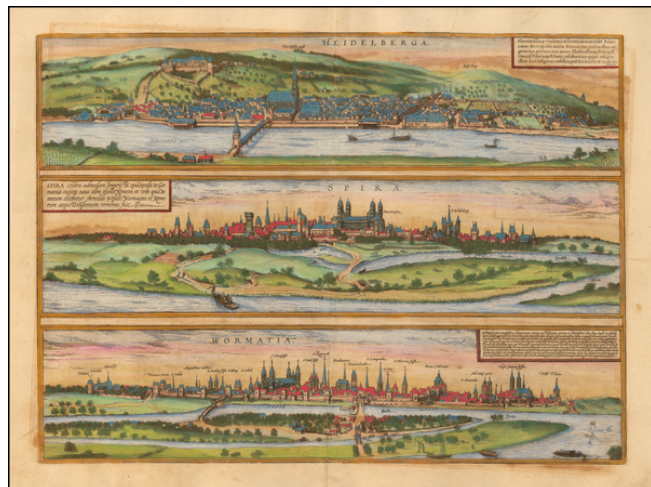

## Heidelberga [and] Spira [and] Wormatia

**Stock#:** 56492mp2  
**Map Maker:** Braun & Hogenberg  
**Date:** 1575  
**Place:** Cologne  
**Color:** Hand Colored  
**Condition:** VG  
**Size:** 18.5 x 13 inches  
**Price:** SOLD

### Description:

Nice old color views of Heidelberg, Worms and Speyer, from an early edition of Braun & Hogenberg's *Civitates Orbis Terrarum*, the most prolific compilation of city views published in the 16th Century.