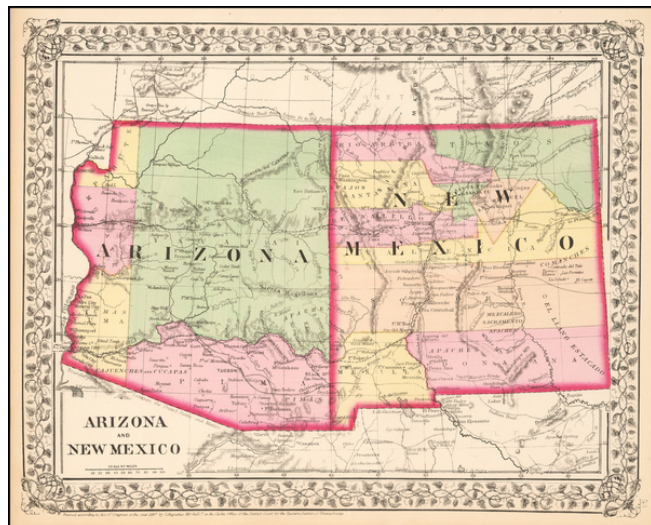

Barry Lawrence Ruderman Antique Maps Inc.

7407 La Jolla Boulevard
La Jolla, CA 92037

www.raremaps.com

(858) 551-8500
blr@raremaps.com

Arizona and New Mexico

Stock#: 56480
Map Maker: Mitchell Jr.
Date: 1867
Place: Philadelphia
Color: Hand Colored
Condition: VG+
Size: 15 x 12 inches
Price: SOLD

Description:

Attractive regional map, colored by counties with beautiful decorative border. Shows towns, roads, railroads and rivers.

This is a period when western county and state borders were rapidly evolving, such that each year holds interesting updates in these maps.