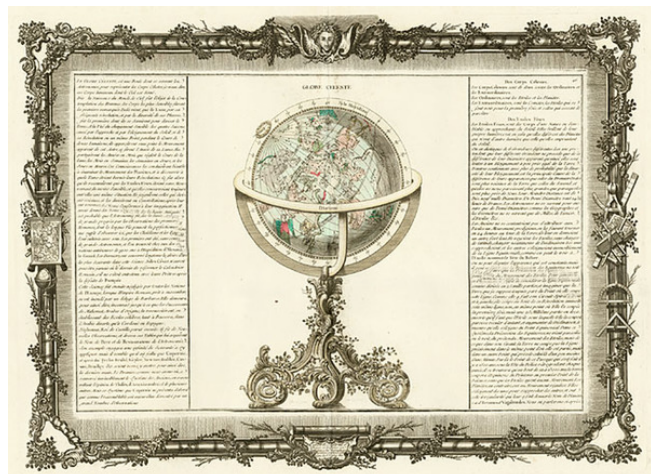

Barry Lawrence Ruderman Antique Maps Inc.

7407 La Jolla Boulevard
La Jolla, CA 92037

www.raremaps.com

(858) 551-8500
blr@raremaps.com

Globe Celeste

Stock#: 5647r
Map Maker: Buy de Mornas
Date: 1756
Place: Paris
Color: Hand Colored
Condition: VG+
Size: 24.5 x 14.5 inches
Price: SOLD

Description:

Highly decorative engraving of a Celestial Globe. Includes remarkable decorative borders found only in the deluxe edition of Buy De Mornas' Atlas Methodique et Elementaire de Goographie et l'Histoire.