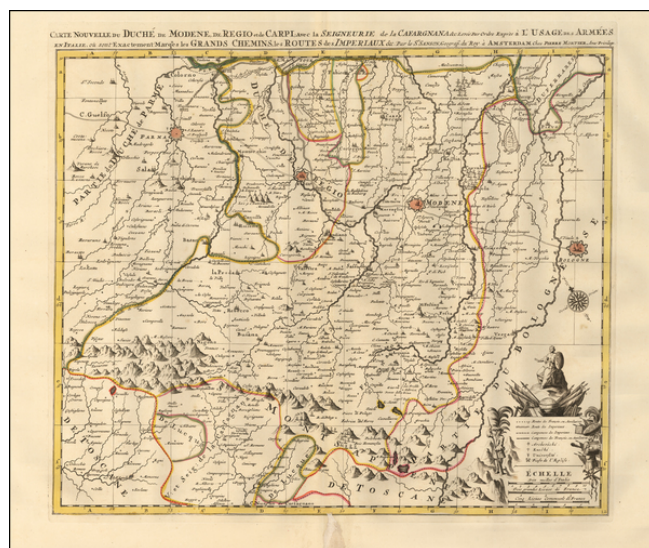

Barry Lawrence Ruderman Antique Maps Inc.

7407 La Jolla Boulevard
La Jolla, CA 92037

www.raremaps.com

(858) 551-8500
blr@raremaps.com

Carte Nouvelle du Duché de Modene, de Regio et de Capri; avec la Seigneurie de la Cafargana &c: Levee par ordre expres a L'Usage des Armees en Italie, ou sont Exactement Marques les Grands Chemins, les Routes des Imperiaux &c. par le Sr. Sanson, Geograph.du Roy ...

Stock#: 56446
Map Maker: Mortier
Date: 1700 circa
Place: Amsterdam
Color: Hand Colored
Condition: VG
Size: 23 x 20 inches
Price: \$395.00

Description:

Map showing the Duchy of Modena, Reggio and Carpi in northern Italy, illustrating the roads and pathways utilized by the Italian and French armies throughout the region. The map highlights key fortified zones in and around Modena, Reggio, Parma, and Bologna and illustrates the mountainous regions above Tuscany the armies traveled through. Shows churches, universities, chateaus, lakes, and forests.

Includes an orate cartouche with scale of distances and a directional compass.

Detailed Condition: