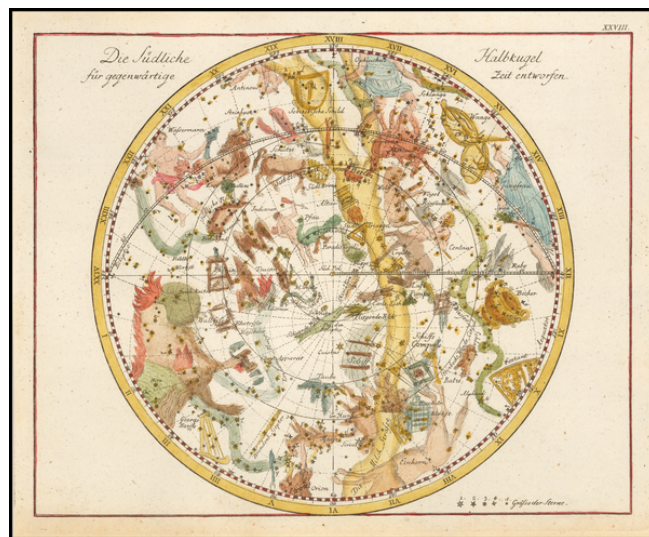

Barry Lawrence Ruderman Antique Maps Inc.

7407 La Jolla Boulevard
La Jolla, CA 92037

www.raremaps.com

(858) 551-8500
blr@raremaps.com

Die Sudliche Halbkugel fur gegenwartige Zeit entworfen

Stock#: 56404
Map Maker: Bode
Date: 1805
Place: Berlin
Color: Hand Colored
Condition: VG
Size: 9 x 7 inches
Price: SOLD

Description:

Striking star chart of the Southern Sky, published by Johann Elert Bode (1747-1826), in his *Vorstellung der Gestirne auf XXXIV Tafeln*, 1805.

Detailed Condition: