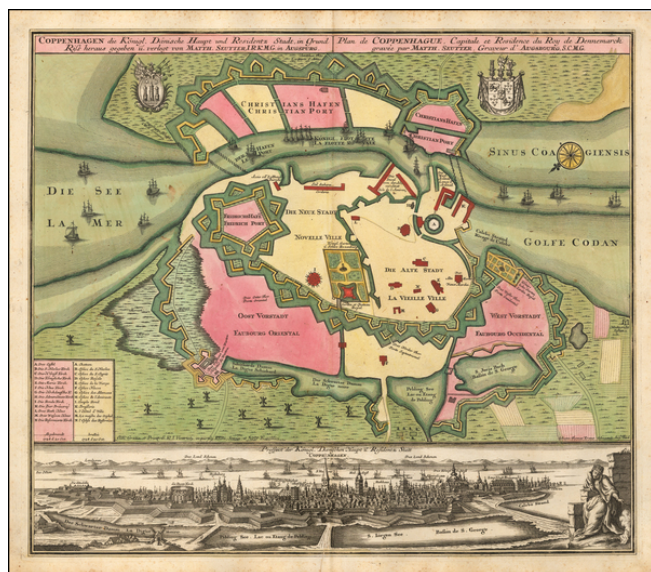

Barry Lawrence Ruderman Antique Maps Inc.

7407 La Jolla Boulevard
La Jolla, CA 92037

www.raremaps.com

(858) 551-8500
blr@raremaps.com

Copenhagen die Konigl. Danische Haupt und Residentz Stadt in Grund Riss heraus gegeben u. verlegt . . .

Stock#: 56403
Map Maker: Seutter
Date: 1740 circa
Place: Nuremberg
Color: Hand Colored
Condition: VG
Size: 22.5 x 19.5 inches
Price: \$ 750.00

Description:

Fine large plan of Copenhagen, with a city view below.

Oriented with southeast at the top, the map focuses on the town's fortifications.

Includes 2 large coats of arms.

Detailed Condition: