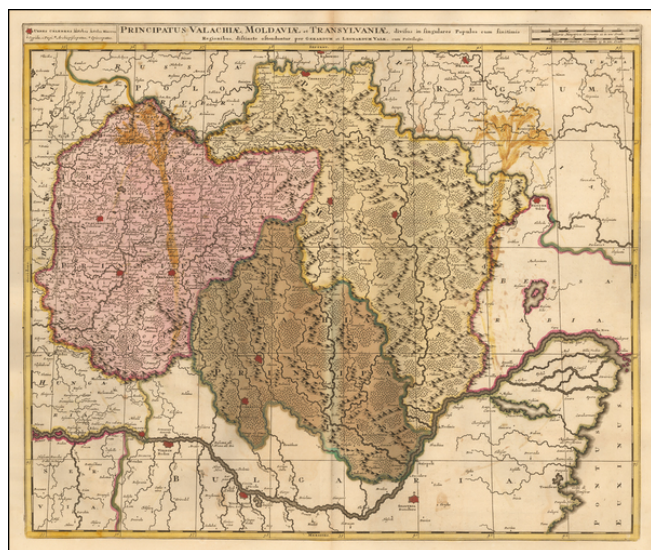

Barry Lawrence Ruderman Antique Maps Inc.

7407 La Jolla Boulevard
La Jolla, CA 92037

www.raremaps.com

(858) 551-8500
blr@raremaps.com

Principatus Valachiae, Moldaviae, et Transylvaniae, divisus in singulares Populos cum finitimis Regionibus . . .

Stock#: 56271
Map Maker: Valk
Date: 1690 circa
Place: Amsterdam
Color: Hand Colored
Condition: VG
Size: 23.5 x 19 inches
Price: SOLD

Description:

Detailed map of the region north of the Lower Danube, including Transylvania, Moldova, Romania, Bessarabia, and part of Northern Bulgaria, etc., published by Valk.

The map is colored by countries and shows significant topographical details.

Detailed Condition:

Some staining from an old leaf, pressed between the pages.