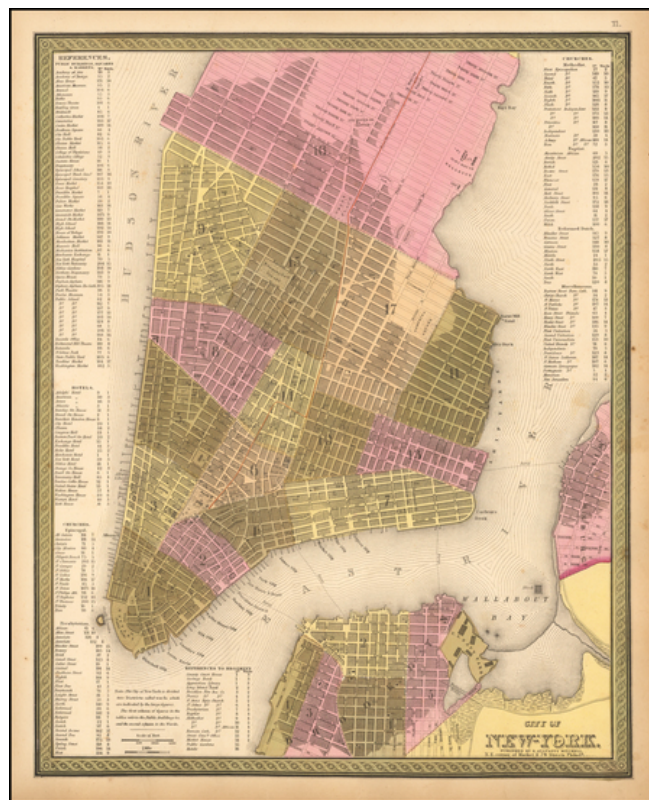

## City of New-York

**Stock#:** 56258  
**Map Maker:** Mitchell  
**Date:** 1846  
**Place:** Philadelphia  
**Color:** Hand Colored  
**Condition:** VG  
**Size:** 15 x 13 inches  
**Price:** \$245.00

### Description:

Fine example of Samuel Augustus Mitchell's detailed map of New York City, from his *New Universal Atlas*.

The map is hand colored by wards, with keys naming public buildings squares and markets; Hotels, churches; and a key for Brooklyn.

This is one of the earliest maps of New York City to appear in a commercial atlas.