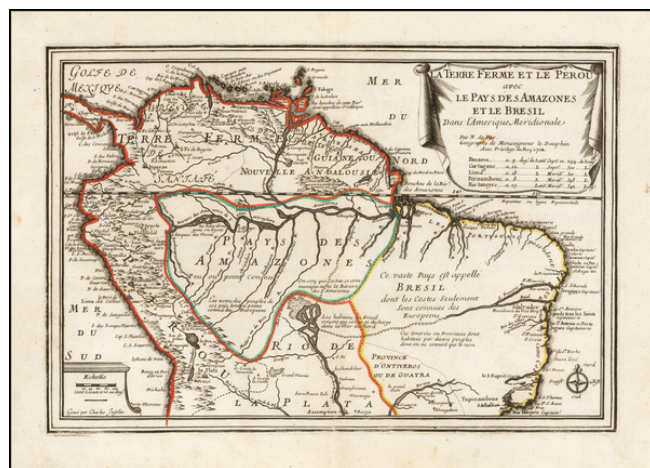

Barry Lawrence Ruderman Antique Maps Inc.

7407 La Jolla Boulevard
La Jolla, CA 92037

www.raremaps.com

(858) 551-8500
blr@raremaps.com

La Terre Ferme Et Le Perous avec Le Pays Des Amazones Et Le Bresil Dans L'Amérique Meridionale . . . 1702

Stock#: 56229
Map Maker: de Fer
Date: 1702
Place: Paris
Color: Hand Colored
Condition: VG+
Size: 13.5 x 8.5 inches
Price: \$345.00

Description:

Striking old color example of Der Fer's map of the northern part of South America, from his *Atlas Curieux*.

The map extends south to include Rio Ianeyro (Rio De Janeiro). A number of annotations on the indigenous people of the interior and other features.

Detailed Condition: