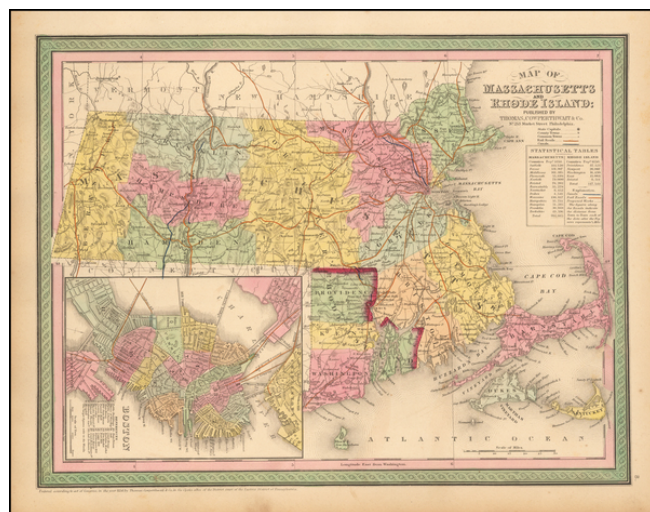

Barry Lawrence Ruderman Antique Maps Inc.

7407 La Jolla Boulevard
La Jolla, CA 92037

www.raremaps.com

(858) 551-8500
blr@raremaps.com

Map of Massachusetts & Rhode Island: Published By Thomas Cowperthwait & Co. (Boston Inset)

Stock#: 56218
Map Maker: Thomas, Cowperthwait & Co.
Date: 1852
Place: Philadelphia
Color: Hand Colored
Condition: VG+
Size: 15 x 12 inches
Price: \$125.00

Description:

Striking map of Massachusetts and Rhode Island, hand colored by counties, from Thomas Cowperthwait & Co.'s *New Universal Atlas*.

The map names towns, rivers, lakes, islands, etc. and shows roads with distances, railroads and other details. Large inset of Boston.

Detailed Condition: