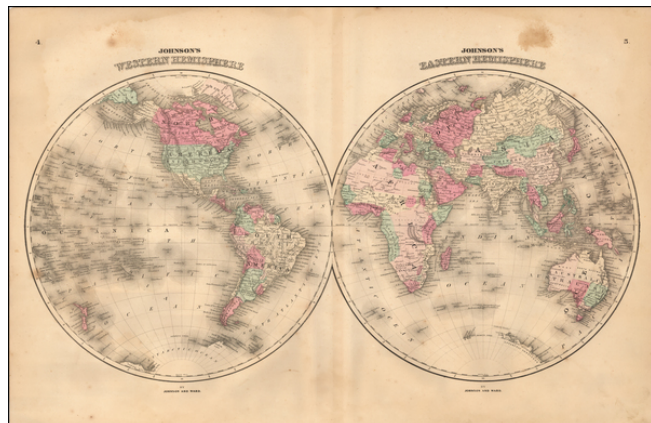

**Barry Lawrence Ruderman
Antique Maps Inc.**

7407 La Jolla Boulevard
La Jolla, CA 92037

www.raremaps.com

(858) 551-8500
blr@raremaps.com

Johnson's Western Hemisphere & Johnson's Eastern Hemisphere

Stock#: 56190
Map Maker: Ward / Johnson
Date: 1865
Place: New-York
Color: Hand Colored
Condition: VG-
Size: 26.5 x 16 inches
Price: SOLD

Description:

Large and detailed double hemisphere map of the World, in nice wash colors. Shows early (but still quite limited) knowledge of the Antarctic Coastline and the NW Passage.

From one of the major American map publishers, during the second half of the 19th Century.

Detailed Condition:

manuscript on verso