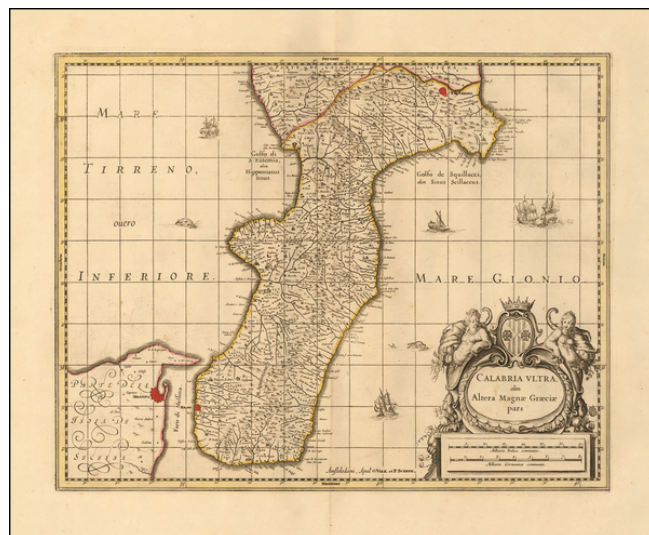

## Calabria Ultra olim Altera Magnae Graeciae pars

**Stock#:** 56132  
**Map Maker:** Schenk & Valk  
**Date:** 1690 circa  
**Place:** Amsterdam  
**Color:** Outline Color  
**Condition:** VG  
**Size:** 19.5 x 15 inches  
**Price:** \$ 275.00

### Description:

Nice example of Valk & Schenk's map of Calabria and the northern tip of Sicily.

Includes sailing ships, a sea monster and decorative cartouche.

Larger cities include Reggio Calabria, Bova, Fiumara, Gerace, Oppida, Nicotera, Isola (di Capo Rizzuto) and Catanzaro.