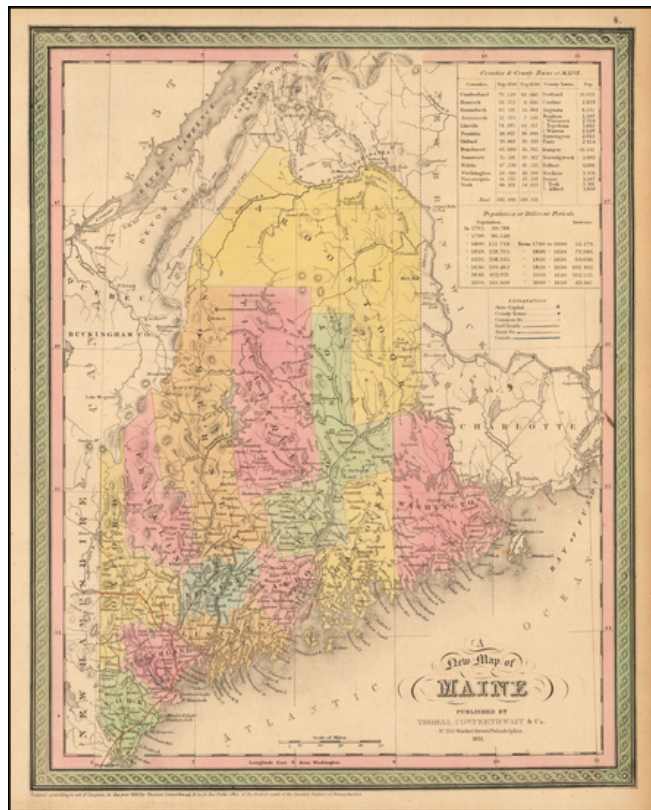

Barry Lawrence Ruderman Antique Maps Inc.

7407 La Jolla Boulevard
La Jolla, CA 92037

www.RareMaps.com

(858) 551-8500
blr@RareMaps.com

A New Map Of Maine

Stock#: 56118
Map Maker: Thomas, Cowperthwait & Co.
Date: 1850
Place: Philadelphia
Color: Hand Colored
Condition: VG+
Size: 15.5 x 12.5 inches
Price: \$95.00

Description:

Detailed and interesting map of Maine, hand colored by counties and showing towns, rivers, mountains, lakes, railroads, etc. Tables at the top include county/population index and index of state populations by decade. Striking example.

Detailed Condition:

manuscript on verso