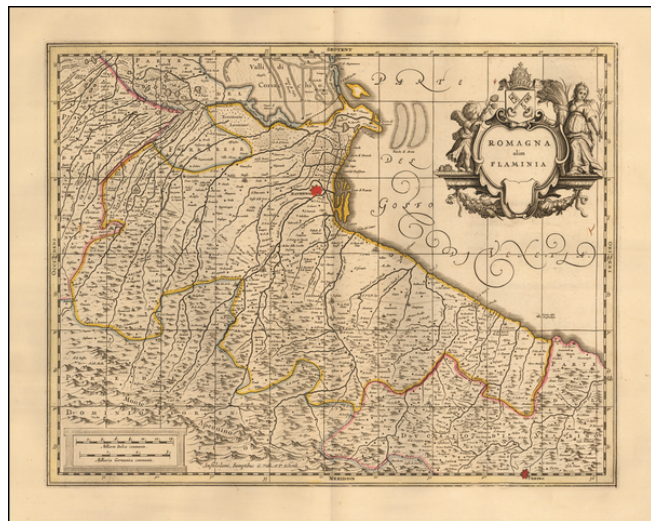

**Barry Lawrence Ruderman
Antique Maps Inc.**

7407 La Jolla Boulevard
La Jolla, CA 92037

www.RareMaps.com

(858) 551-8500
blr@RareMaps.com

Romagna olim Flaminia (including San Marino)

Stock#: 56108
Map Maker: Schenk & Valk
Date: 1690 circa
Place: Amsterdam
Color: Outline Color
Condition: VG+
Size: 19.5 x 15 inches
Price: \$395.00

Description:

Detailed example of the eastern portion of Emilia Romagna, including the Principality of San Marino.

Detailed Condition: