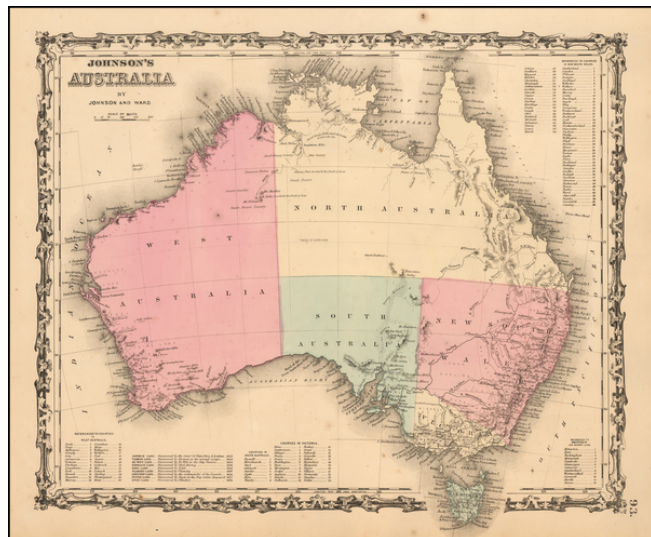

Barry Lawrence Ruderman Antique Maps Inc.

7407 La Jolla Boulevard
La Jolla, CA 92037

www.raremaps.com

(858) 551-8500
blr@raremaps.com

Johnson's Australia

Stock#: 56093
Map Maker: Ward & Johnson
Date: 1862
Place: New York
Color: Hand Colored
Condition: VG+
Size: 16 x 13 inches
Price: \$65.00

Description:

Attractive mid-19th Century map of Australia, with index of counties in New South Wales, Victoria, South Australia, West Australia and Van Dieman's Land.

No counties in North Australia. List of discoveries. Only limited interior exploration, reaching Mt. Wilson, Travelers Valley, Sturts Furthest, etc.