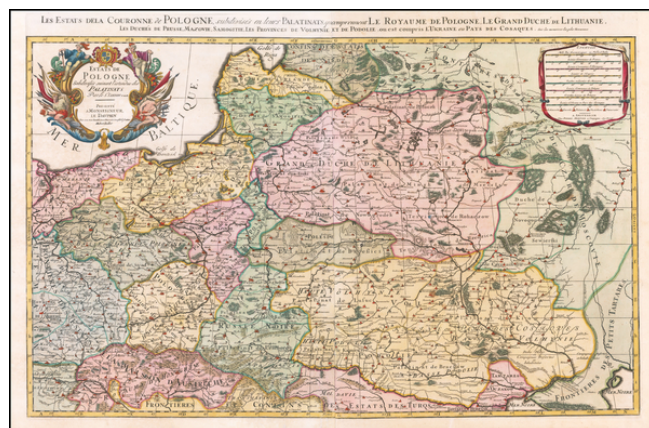

Stock#: 56088
Map Maker: Mortier
Date: 1700 circa
Place: Amsterdam
Color: Hand Colored
Condition: VG+
Size: 34.5 x 22.5 inches
Price: \$ 1,500.00

Description:

Nice example of the Pierre Mortier edition of this large format map of Poland, Lithuania, the Ukraine and part of Russia, first published by Hubert Jaillot in Paris, in 1679.

One of the largest atlas maps of the late 17th Century to focus on Poland, Lithuania and Ukraine.

Because of the size of the map, its accuracy and visual appeal, the map would have had a profound impact on European culture at the end of the 17th Century, as commercial success of the Jaillot and Covens & Mortier Atlases made this map one of the most widely viewed and easily accessible maps of Poland available to the public at the end of the 18th Century.

At the end of the 1670s, Alexis Hubert Jaillot began to create a set of 2 sheet maps of the regions of France and the World, which would first be issued in Atlas form circa 1680. Drawing primarily on the cartographic content created by Nicolas Sanson and Guillaume Sanson, Jaillot's atlas maps would become the largest format set of Atlas maps to be published in a commercial atlas in the 17th Century. Shortly after the initial publication, the maps would be copied by a number of mapmakers, including Pierre Mortier (and later Covens & Mortier) in Amsterdam, William Berry in London and Johann Hoffman in Nuremberg.