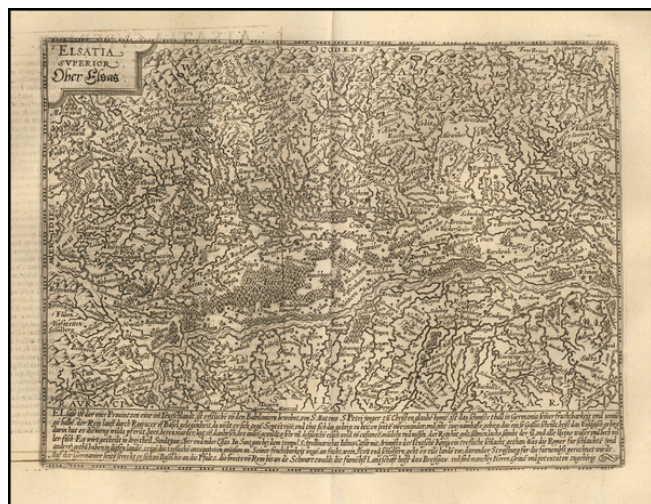

Barry Lawrence Ruderman Antique Maps Inc.

7407 La Jolla Boulevard
La Jolla, CA 92037

www.raremaps.com

(858) 551-8500
blr@raremaps.com

Elsatia Superior Ober Elsas

Stock#: 56083
Map Maker: Quad / Bussemacher
Date: 1592 circa
Place: Cologne
Color: Uncolored
Condition: VG
Size: 12 x 8.5 inches
Price: \$165.00

Description:

Nice example of this scarce map of the river traversed by the Rhine River, between Basel and regions to the North, published in Cologne.

The map is oriented with West at the top.

The present map was produced by two of the primary Cologne School mapmakers, Johann Bussemacher and Matthias Quad. The Cologne School of cartography, was perhaps the only group of mapmakers competing with the Low Countries-based map publishing houses at the end of the 16th century (De Jode and Ortelius). For more on the Cologne School, see: Meurer, *Atlantes Colonienses. Die Kolner Schule der Atlas Kartographie 1570-1610*.