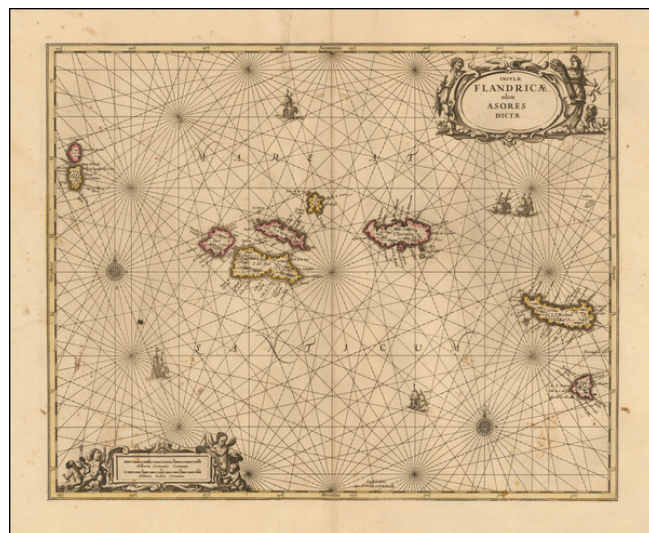

Barry Lawrence Ruderman Antique Maps Inc.

7407 La Jolla Boulevard
La Jolla, CA 92037

www.raremaps.com

(858) 551-8500
blr@raremaps.com

Insulae Flandricae, olim Asores Dictae

Stock#: 56017
Map Maker: Schenk & Valk
Date: 1690
Place: Amsterdam
Color: Outline Color
Condition: VG+
Size: 21 x 16.5 inches
Price: \$395.00

Description:

Nice example of Valk & Schenk's scarce sea chart of the Azores, published in Amsterdam in 1690.

The map is oriented with north at the top and includes compass roses, sailing ships and 2 decorative cartouches.

Each of the islands includes topographical details and place names.

Detailed Condition: