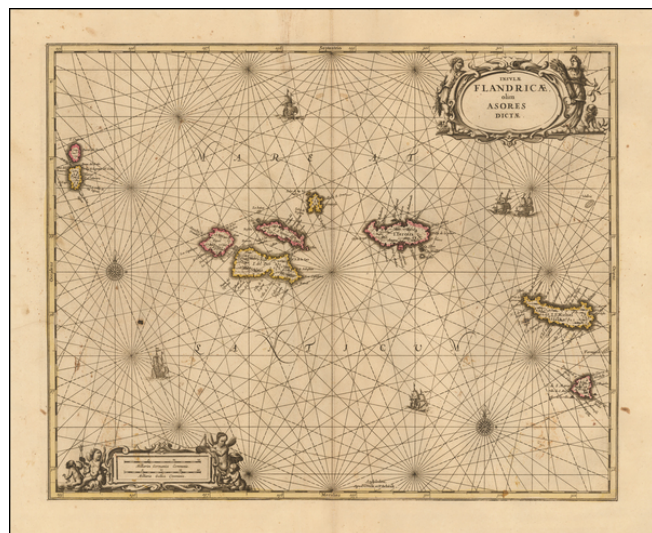

Barry Lawrence Ruderman Antique Maps Inc.

7407 La Jolla Boulevard
La Jolla, CA 92037

www.raremaps.com

(858) 551-8500
blr@raremaps.com

Insulae Flandricae, olim Asores Dictae

Stock#: 56017
Map Maker: Schenk & Valk
Date: 1690
Place: Amsterdam
Color: Outline Color
Condition: VG+
Size: 21 x 16.5 inches
Price: SOLD

Description:

Nice example of Valk & Schenk's scarce sea chart of the Azores, published in Amsterdam in 1690.

The map is oriented with north at the top and includes compass roses, sailing ships and 2 decorative cartouches.

Each of the islands includes topographical details and place names.

Detailed Condition: