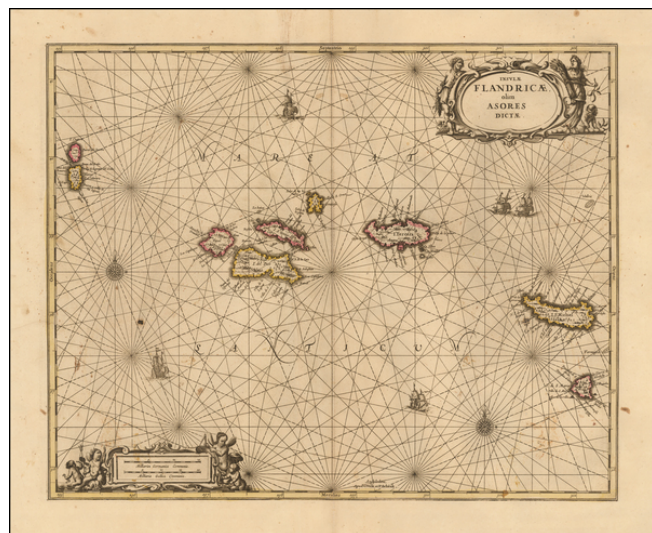

Barry Lawrence Ruderman Antique Maps Inc.

7407 La Jolla Boulevard
La Jolla, CA 92037

www.raremaps.com

(858) 551-8500
blr@raremaps.com

Insulae Flandricae, olim Asores Dictae

Stock#: 56017
Map Maker: Schenk & Valk
Date: 1690
Place: Amsterdam
Color: Outline Color
Condition: VG+
Size: 21 x 16.5 inches
Price: \$395.00

Description:

Nice example of Valk & Schenk's scarce sea chart of the Azores, published in Amsterdam in 1690.

The map is oriented with north at the top and includes compass roses, sailing ships and 2 decorative cartouches.

Each of the islands includes topographical details and place names.

Detailed Condition: