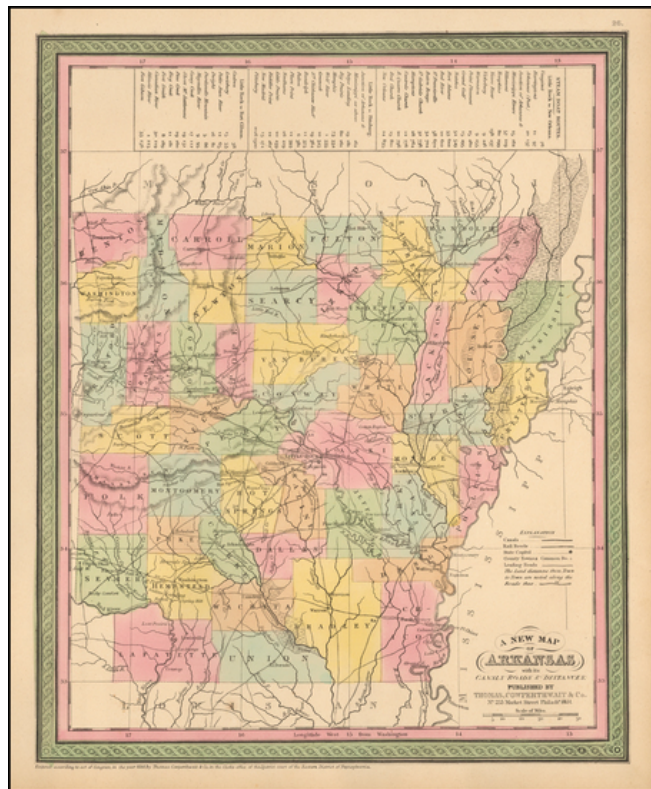

Barry Lawrence Ruderman Antique Maps Inc.

7407 La Jolla Boulevard
La Jolla, CA 92037

www.raremaps.com

(858) 551-8500
blr@raremaps.com

A New Map of Arkansas with its Canals Roads & Distances . . .

Stock#: 56005
Map Maker: Thomas, Cowperthwait & Co.
Date: 1852
Place: Philadelphia
Color: Hand Colored
Condition: VG+
Size: 12 x 15 inches
Price: \$75.00

Description:

Cowperthwait's map of Arkansas, hand colored by counties, with a chart showing the Steamboat routes and illustrating canals, railroads, and other details.

Detailed Condition: