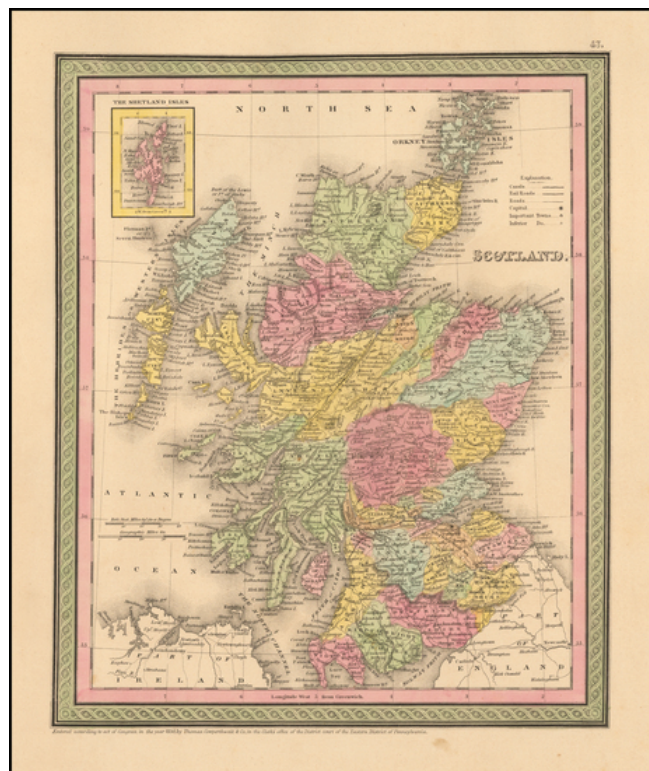

## Scotland

**Stock#:** 55915  
**Map Maker:** Thomas, Cowperthwait & Co.  
**Date:** 1850  
**Place:** Philadelphia  
**Color:** Hand Colored  
**Condition:** VG+  
**Size:** 10 x 12 inches  
**Price:** \$75.00

### Description:

Detailed and interesting map of Scotland, hand colored by county and showing towns, rivers, lakes, railroads, roads, etc. Inset of the Shetland Islands.

A decorative interesting map.