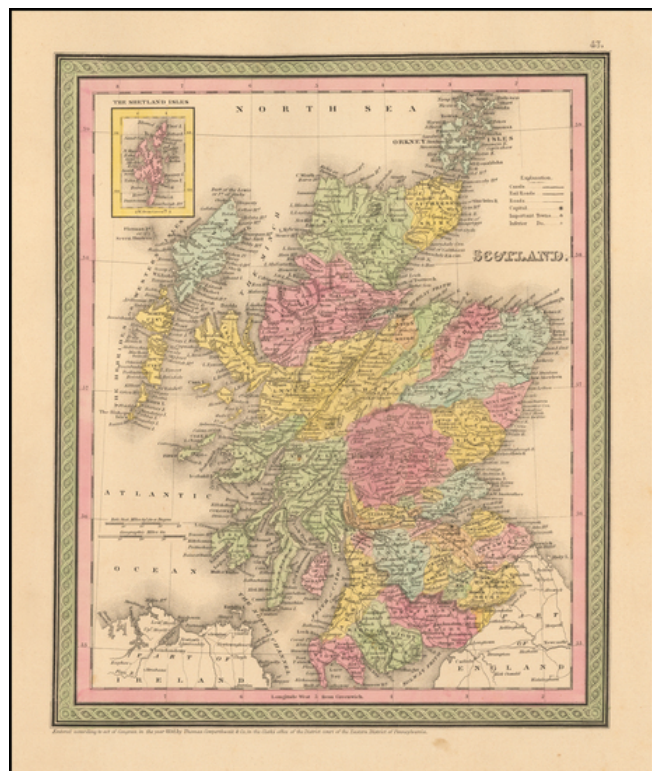

Barry Lawrence Ruderman Antique Maps Inc.

7407 La Jolla Boulevard
La Jolla, CA 92037

www.raremaps.com

(858) 551-8500
blr@raremaps.com

Scotland

Stock#: 55915
Map Maker: Thomas, Cowperthwait & Co.
Date: 1850
Place: Philadelphia
Color: Hand Colored
Condition: VG+
Size: 10 x 12 inches
Price: \$75.00

Description:

Detailed and interesting map of Scotland, hand colored by county and showing towns, rivers, lakes, railroads, roads, etc. Inset of the Shetland Islands.

A decorative interesting map.

Detailed Condition: