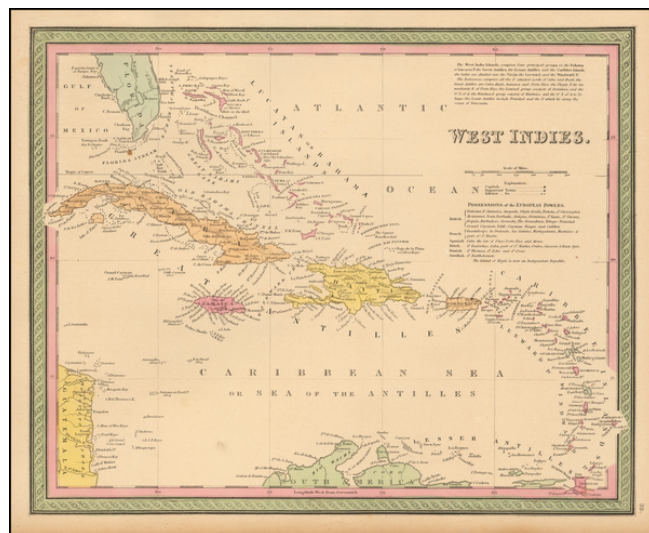

Barry Lawrence Ruderman Antique Maps Inc.

7407 La Jolla Boulevard
La Jolla, CA 92037

www.raremaps.com

(858) 551-8500
blr@raremaps.com

West Indies

Stock#: 55875
Map Maker: Mitchell
Date: 1849
Place: Philadelphia
Color: Hand Colored
Condition: VG+
Size: 15 x 12 inches
Price: \$ 195.00

Description:

Nice example of this finely engraved map of the West Indies from an early edition of the *New Universal Atlas*.

Detailed Condition: