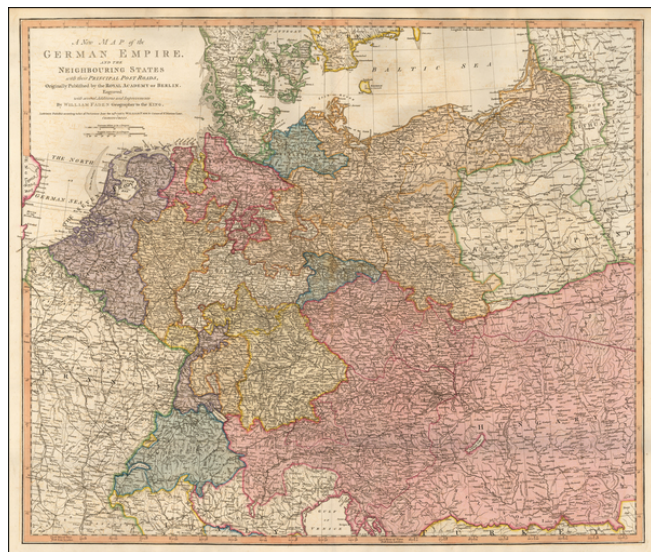

**Barry Lawrence Ruderman  
Antique Maps Inc.**

7407 La Jolla Boulevard  
La Jolla, CA 92037

[www.raremaps.com](http://www.raremaps.com)

(858) 551-8500  
[blr@raremaps.com](mailto:blr@raremaps.com)

---

**A New Map of the German Empire, and the Neighbouring States with the Principal Post Roads, Originally Published by the Royal Academy of Berlin . . . 1788**

**Stock#:** 55836  
**Map Maker:** Faden  
**Date:** 1788  
**Place:** London  
**Color:** Hand Colored  
**Condition:** VG  
**Size:** 29.5 x 25 inches  
**Price:** \$195.00

**Description:**

Detailed map of the German Empire, extending from Netherlands to Lithuania and south to Italy and Croatia.