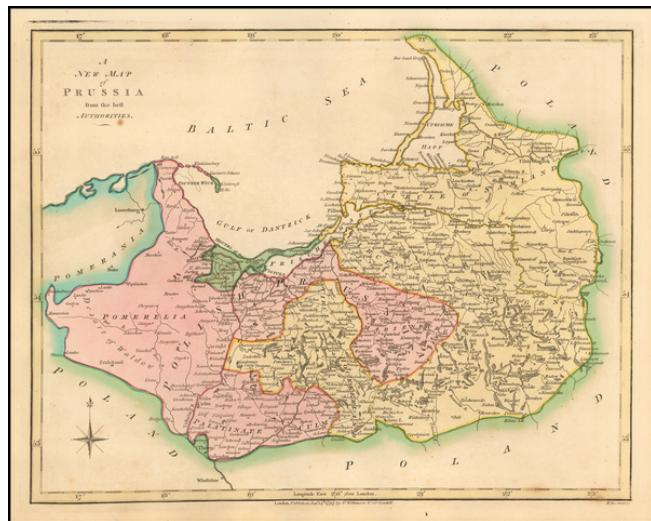

Barry Lawrence Ruderman Antique Maps Inc.

7407 La Jolla Boulevard
La Jolla, CA 92037

www.raremaps.com

(858) 551-8500
blr@raremaps.com

A New Map of Prussia from the best Authorities

Stock#: 55830
Map Maker: Wilkinson
Date: 1794
Place: London
Color: Hand Colored
Condition: VG+
Size: 11.5 x 9 inches
Price: \$145.00

Description:

Detailed map of the dismembered parts of Poland and the Baltic Region, extending from Prussia in the West to Smolensk in the East.

Divided by regions.

Highly detailed.

Detailed Condition: