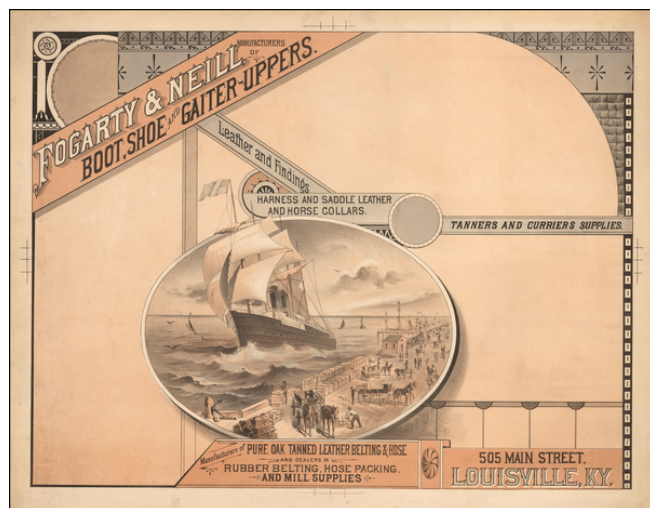

Stock#: 55766
Map Maker: Anonymous
Date: 1890 circa
Place: Louisville ?
Color: Color
Condition: VG
Size: 26 x 19.5 inches
Price: \$1,400.00

Description:

Decorative promotional image, promoting Fogarty & Neill of Louisville, Kentucky.