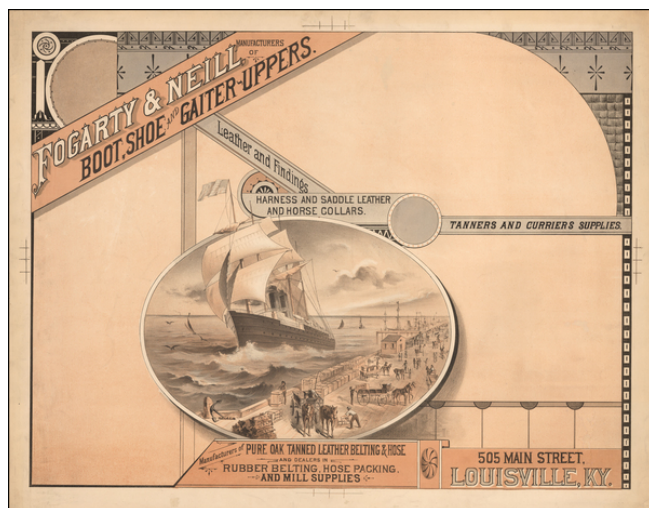

Stock#: 55766
Map Maker: Anonymous
Date: 1890 circa
Place: Louisville ?
Color: Color
Condition: VG
Size: 26 x 19.5 inches
Price: \$1,400.00

Description:

Decorative promotional image, promoting Fogarty & Neill of Louisville, Kentucky.