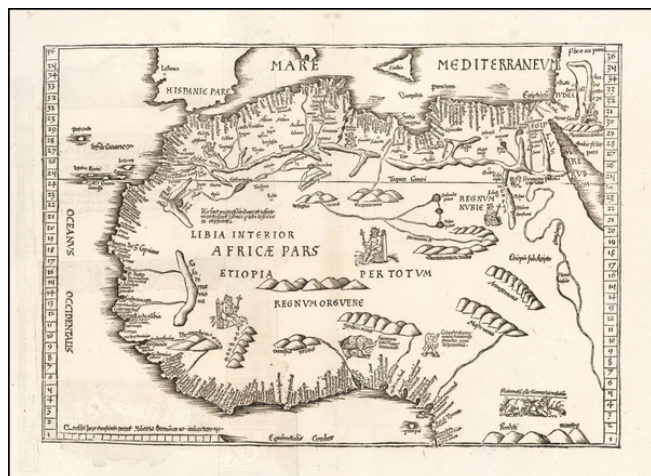

Stock#: 55749
Map Maker: Fries
Date: 1525
Place: Strasbourg
Color: Uncolored
Condition: VG+
Size: 18 x 12 inches
Price: \$1,800.00

Description:

One of the Earliest Obtainable Modern Maps of Africa

Nice example of the 1525 edition of Lorenz Fries modern map of the northern part of Africa, the second earliest modern map to focus on the southern part of the Continent.

First published in Strasbourg by Johannes Gruninger in 1522, Fries map is based upon Waldseemuller's map of 1513.

Detailed Condition: