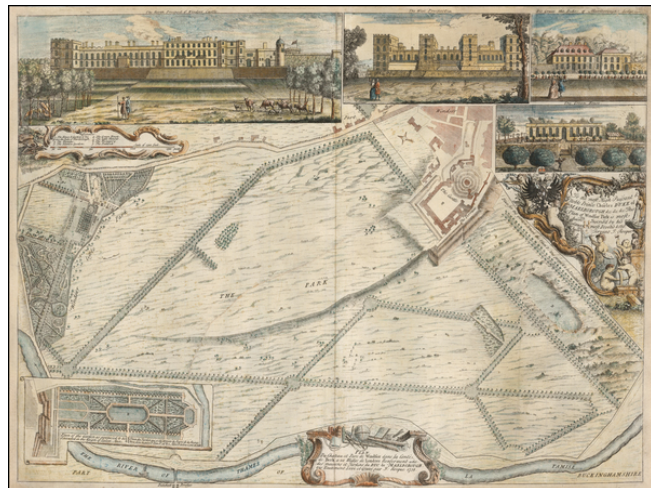

**Barry Lawrence Ruderman
Antique Maps Inc.**

7407 La Jolla Boulevard
La Jolla, CA 92037

www.raremaps.com

(858) 551-8500
blr@raremaps.com

**[Windsor Park] To the most High Puissant & Noble Prince Charles Duke of
Marlborough &c: &c: &c: This Plan of Windsor Park is most humbly Inscrib'd by his
Graces most Devoted & Obt. Survant J: Rocque . . .**

Stock#: 55702
Map Maker: Rocque
Date: 1738
Place: London
Color: Hand Colored
Condition: VG
Size: 24.5 x 18 inches
Price: SOLD

Description:

Rare early plan of Windsor Park, engraved by John Rocque.

The Plan is oriented with west at the top and includes inset views of the Green House, The Duke of Marlborough's Lodge, and two views of Windsor Castle.

Published in 1738, this is among Rocque's earliest published works. Includes a second title:

*Plan du chateau et parc de Windsor, dans la conté de Berk. a 20 miles de Londres : renferment
une des maisons et jardins du duc de Marlborough / tres exactement levé et gravé par J.
Rocque ...*