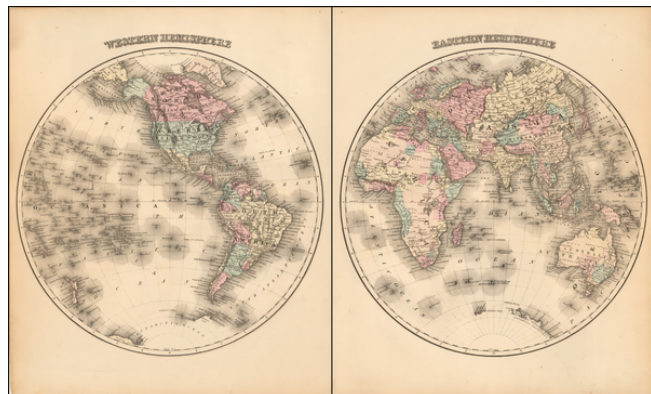

Barry Lawrence Ruderman Antique Maps Inc.

7407 La Jolla Boulevard
La Jolla, CA 92037

www.raremaps.com

(858) 551-8500
blr@raremaps.com

Eastern Hemisphere [with] Western Hemisphere

Stock#: 55694
Map Maker: Gray
Date: 1877
Place: New York
Color: Hand Colored
Condition: VG+
Size: 13.5 x 14 inches each
Price: \$95.00

Description:

Detailed pair of maps which combine to form a double hemisphere map of the World. Limited information along the coast of Antarctica.

From one of the leading American publishers of the period.