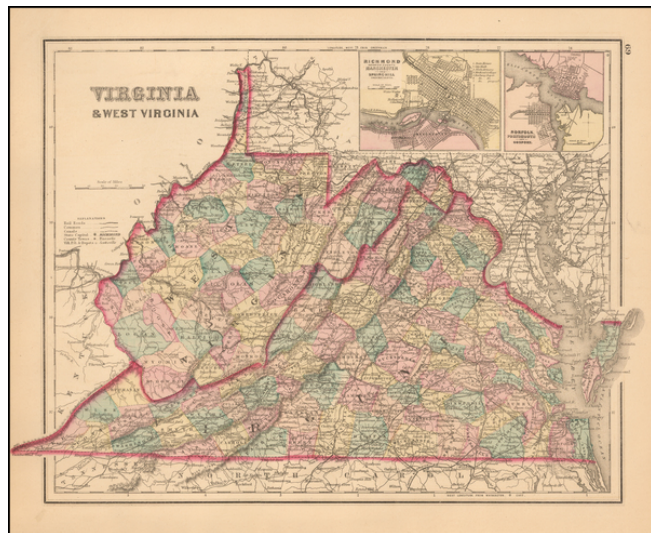

Barry Lawrence Ruderman Antique Maps Inc.

7407 La Jolla Boulevard
La Jolla, CA 92037

www.raremaps.com

(858) 551-8500
blr@raremaps.com

Gray's Atlas Map of Virginia and West Virginia

Stock#: 55677
Map Maker: Gray
Date: 1876
Place: Philadelphia
Color: Hand Colored
Condition: VG+
Size: 15 x 13 inches
Price: \$75.00

Description:

Scarce map of Virginia and West Virginia, hand colored by counties and showing towns, roads, railroads, Post Offices, etc.

Includes inset maps of the Richmond area and, Norfolk Harbor.

Detailed Condition: