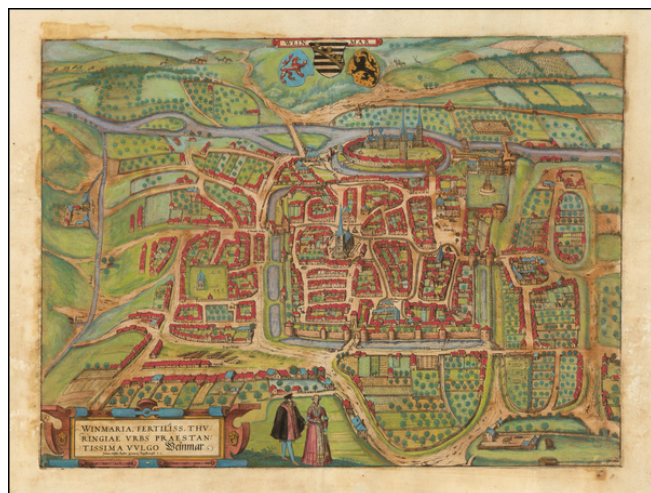

## (Weimar) Winmaria, Fertiliss. Thuringiae Urbs Praestantissima Vulgo Weinmar

**Stock#:** 55672mp2  
**Map Maker:** Braun & Hogenberg  
**Date:** 1581 circa  
**Place:** Frankfurt  
**Color:** Hand Colored  
**Condition:** VG  
**Size:** 18.5 x 13.5 inches  
**Price:** \$ 375.00

### Description:

Old color example of Braun & Hogenberg's important early view of Weimar, crediting Johan Wolfius, Rector of the Gymnasium at Ratisbona (Regensburg).

### Detailed Condition:

Old Color. Some color offsetting, soiling and minor chipping. Expertly backed with a thin layer of archival paper.