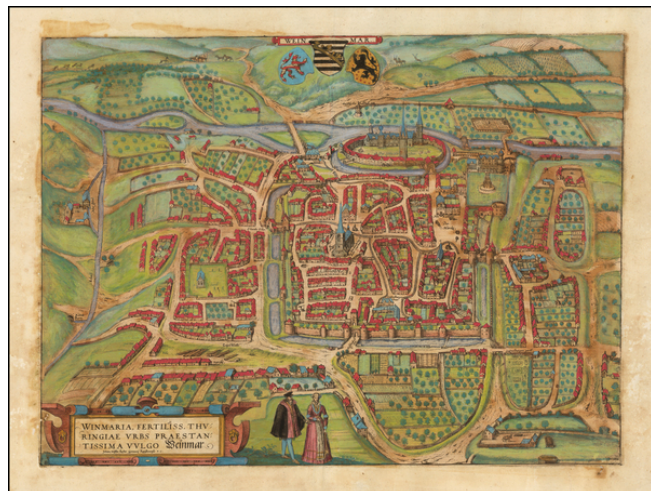

**Barry Lawrence Ruderman
Antique Maps Inc.**

7407 La Jolla Boulevard
La Jolla, CA 92037

www.RareMaps.com

(858) 551-8500
blr@RareMaps.com

(Weimar) Winmaria, Fertiliss. Thuringiae Urbs Praestantissima Vulgo Weinmar

Stock#: 55672mp2
Map Maker: Braun & Hogenberg
Date: 1581 circa
Place:
Color: Hand Colored
Condition: VG
Size: 18.5 x 13.5 inches
Price: \$450.00

Description:

Old color example of Braun & Hogenberg's important early view of Weimar, crediting Johan Wolfius, Rector of the Gymnasium at Ratisbona (Regensburg).

Detailed Condition:

Old Color. Some color offsetting, soiling and minor chipping. Expertly backed with a thin layer of archival paper.