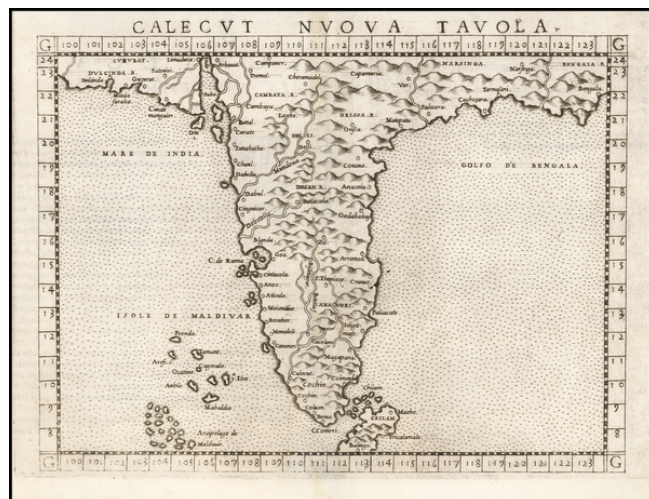

## (India) . Calecut Nuova Tavola

**Stock#:** 55669  
**Map Maker:** Ruscelli  
**Date:** 1561  
**Place:** Venice  
**Color:** Uncolored  
**Condition:** VG+  
**Size:** 10 x 7 inches  
**Price:** \$345.00

### Description:

Fine dark impression of the first edition of Ruscelli's modern map of India, one of the earliest obtainable modern maps of the region.

Ruscelli's Atlas is an expanded edition of Gastaldi's Atlas of 1548, which has been called the most comprehensive atlas produced between Martin Waldseemüller's *Geographiae* of 1513, and the Abraham Ortelius *Theatrum* of 1570. Ruscelli and Gastaldi's maps were beautifully engraved on copper, marking a turning point in the history of cartography. From that point forward, the majority of cartographic works used this medium. As it was a harder material than wood it gave the engraver the ability to render more detail.