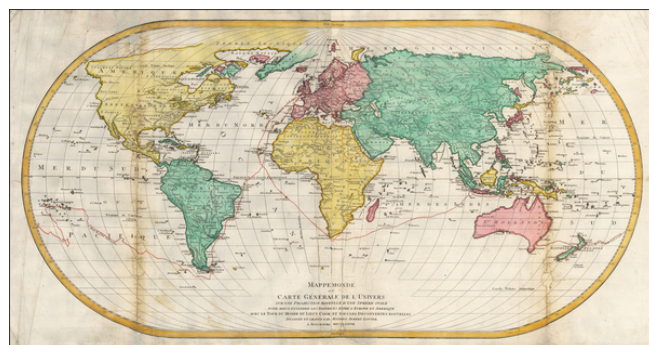

## Mappe Monde ou Carte Generale de L' Univers Sur Une Projection Nouvelle D'Une Sphere Ovale . . . Avec Le Tour Du Mond Du Lieut Cook . . . MDCCLXXVIII

**Stock#:** 55661  
**Map Maker:** Lotter  
**Date:** 1778  
**Place:** Augsburg  
**Color:** Hand Colored  
**Condition:** Fair  
**Size:** 38 x 18.5 inches  
**Price:** \$575.00

#### *Tracking Captain James Cook's First Voyage -- 1768-1771*

Rare first edition of this unusual large world map on an ovoid projection, published in Augsburg in 1778.

The attractive and somewhat unusual ovoid projection is based on J.B.B. D'Anville's wall map of 1761.

The map was published by Matthäus Albrecht Lotter (1741-1810), the heir to one of Europe's most prolific and long lasting cartographic dynasties. He was the son of important Augsburg mapmaker Tobias Conrad Lotter (1717-77) who was, in turn the son-in-law and heir of Matthäus Seutter (1678-1757), who had trained under the eminent cartographer Johann Baptist Homann (1664-1724).

The map was engraved by eminent Matthäus Albrecht's brother, Georg Frederick Lotter.