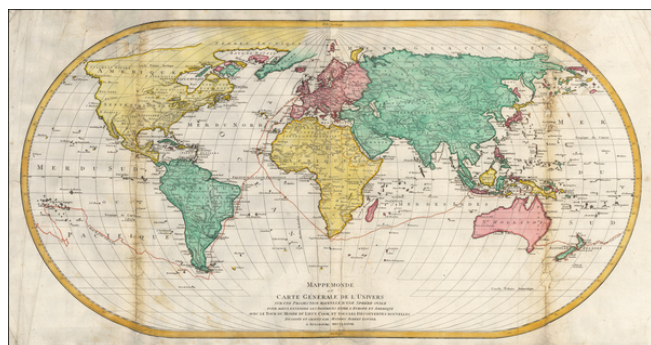

Stock#: 55661
Map Maker: Lotter
Date: 1778
Place: Augsburg
Color: Hand Colored
Condition: Fair
Size: 38 x 18.5 inches
Price: \$ 575.00

Description:

Tracking Captain James Cook's First Voyage -- 1768-1771

Rare first edition of this unusual large world map on an ovoid projection, published in Augsburg in 1778.

The attractive and somewhat unusual ovoid projection is based on J.B.B. D'Anville's wall map of 1761.

The map was published by Matthäus Albrecht Lotter (1741-1810), the heir to one of Europe's most prolific and long lasting cartographic dynasties. He was the son of important Augsburg mapmaker Tobias Conrad Lotter (1717-77) who was, in turn the son-in-law and heir of Matthäus Seutter (1678-1757), who had trained under the eminent cartographer Johann Baptist Homann (1664-1724).

The map was engraved by eminent Matthäus Albrecht's brother, Georg Frederick Lotter.

Detailed Condition:

Heavily restored, with areas of paper added in facsimile and staining along folds.