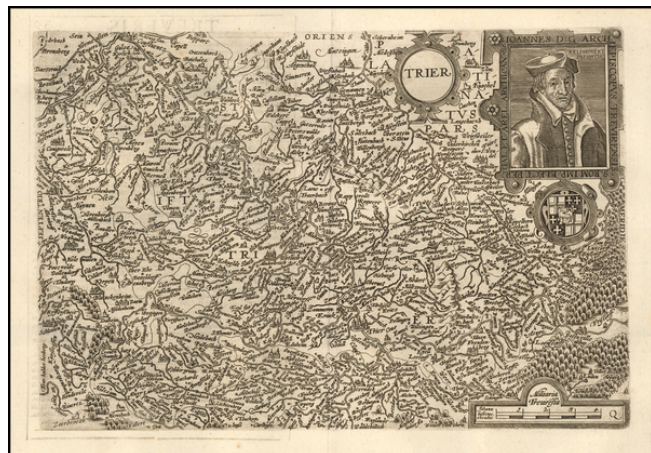

## Trier

**Stock#:** 55649  
**Map Maker:** Quad / Bussemacher  
**Date:** 1592 circa  
**Place:** Cologne  
**Color:** Uncolored  
**Condition:** VG+  
**Size:** 12 x 8.5 inches  
**Price:** \$145.00

### Description:

Nice example of this scarce map of Trier region, oriented with east at top of the map.

The present map was produced by two of the primary Cologne School mapmakers, Johann Bussemacher and Matthias Quad. The Cologne School of cartography, was perhaps the only group of mapmakers competing with the Low Countries-based map publishing houses at the end of the 16th century (De Jode and Ortelius). For more on the Cologne School, see: Meurer, *Atlantes Colonienses. Die Kolner Schule der Atlas Kartographie 1570-1610*.