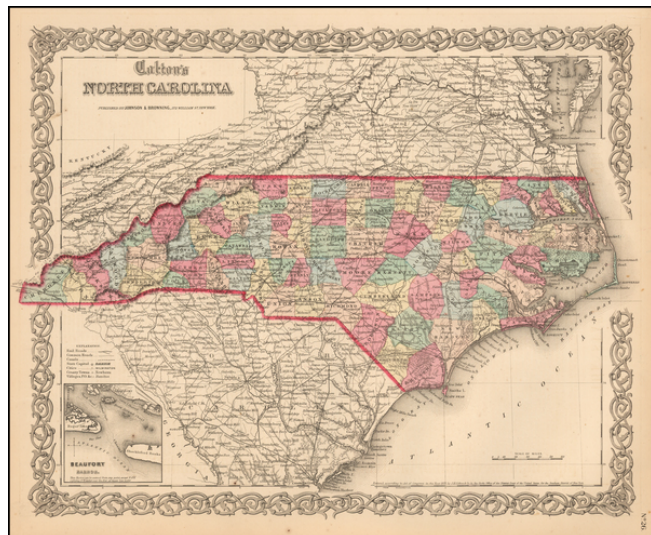

## North Carolina

**Stock#:** 55599  
**Map Maker:** Colton  
**Date:** 1859  
**Place:** New York  
**Color:** Hand Colored  
**Condition:** VG+  
**Size:** 15 x 13 inches  
**Price:** SOLD

### Description:

Colton's detailed map of North Carolina, hand colored by counties.

Shows roads, railroads, towns, villages, post offices, rivers, lakes, stations and a host of other details. Inset map of Beaufort. Decorative border.

A terrific map, from JH Colton, one of the most prolific American mapmakers of the mid-19th Century.