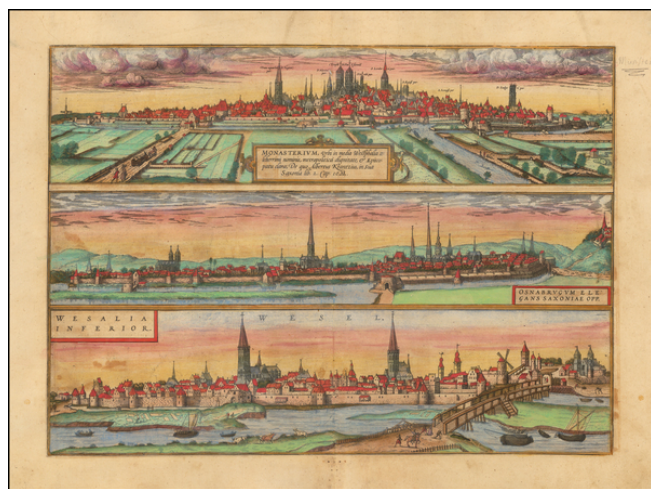

Stock#: 55580mp2
Map Maker: Braun & Hogenberg
Date: 1572
Place: Cologne
Color: Hand Colored
Condition: VG
Size: 18.5 x 13.5 inches
Price: \$450.00

Description:

Three important early views of Osnabruck, Münster and Wesel in Northern Germany on a single sheet.

From Braun & Hogenberg's *Civitatus Orbis Terrarum*, the most important book of town plans and views published in the 16th Century.

Detailed Condition:

Old color. Archivaly backed with a thin layer of tissue.