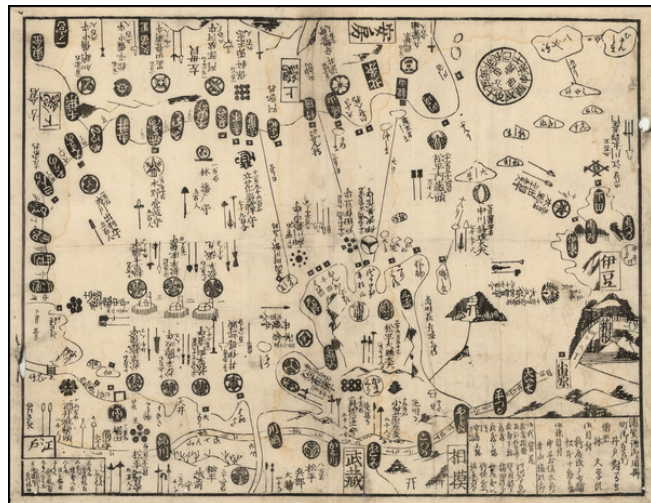

Stock#: 55562
Map Maker: Anonymous Kawaraban
Date: 1853 circa
Place: Japan
Color: Uncolored
Condition: VG-
Size: 14.5 x 11 inches
Price: \$2,500.00

Description:

Woodcut kawaraban showing the officials responsible for coastal defense in Izu, Sagami, Musashi, Kazusa, Shimofusa, and Awa Provinces.

Detailed Condition:

Minor creasing, dampstaining, and paper flaws.