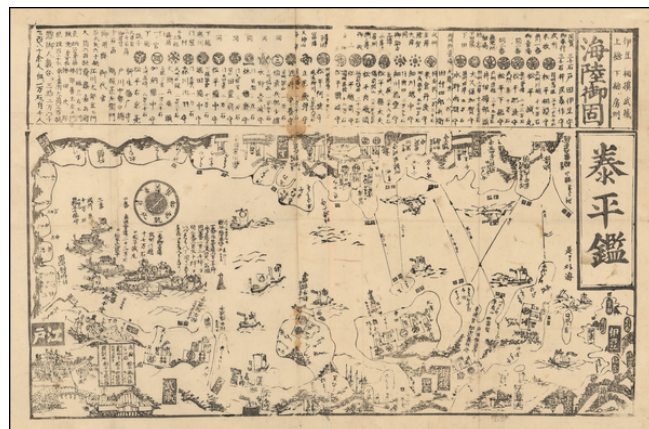

**Stock#:** 55560  
**Map Maker:** Anonymous Kawaraban  
**Date:** 1853 circa  
**Place:** Japan  
**Color:** Uncolored  
**Condition:** VG  
**Size:** 22.5 x 14 inches  
**Price:** \$ 1,900.00

**Description:**

Large double-page kavaraban showing coastal defense against foreign navies, in the wake of Commodore Perry's arrival in Japan.

A large map shows the coastal area in Izu, Sagami, Musashi, Kazusa, Shimofusa, and Awa Provinces with the names of the officials responsible for coastal defense.