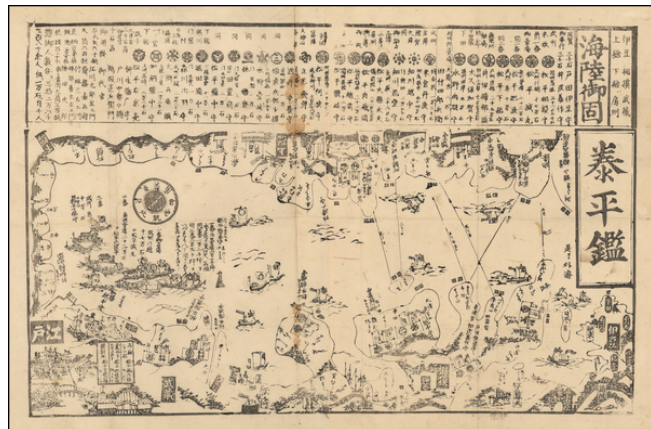

Stock#: 55560
Map Maker: Anonymous Kawaraban
Date: 1853 circa
Place: Japan
Color: Uncolored
Condition: VG
Size: 22.5 x 14 inches
Price: \$2,000.00

Description:

Large double-page kawaraban showing coastal defense against foreign navies, in the wake of Commodore Perry's arrival in Japan.

A large map shows the coastal area in Izu, Sagami, Musashi, Kazusa, Shimofusa, and Awa Provinces with the names of the officials responsible for coastal defense.

Running across the top a band of text gives a list of officials assigned to coastal defence duty.